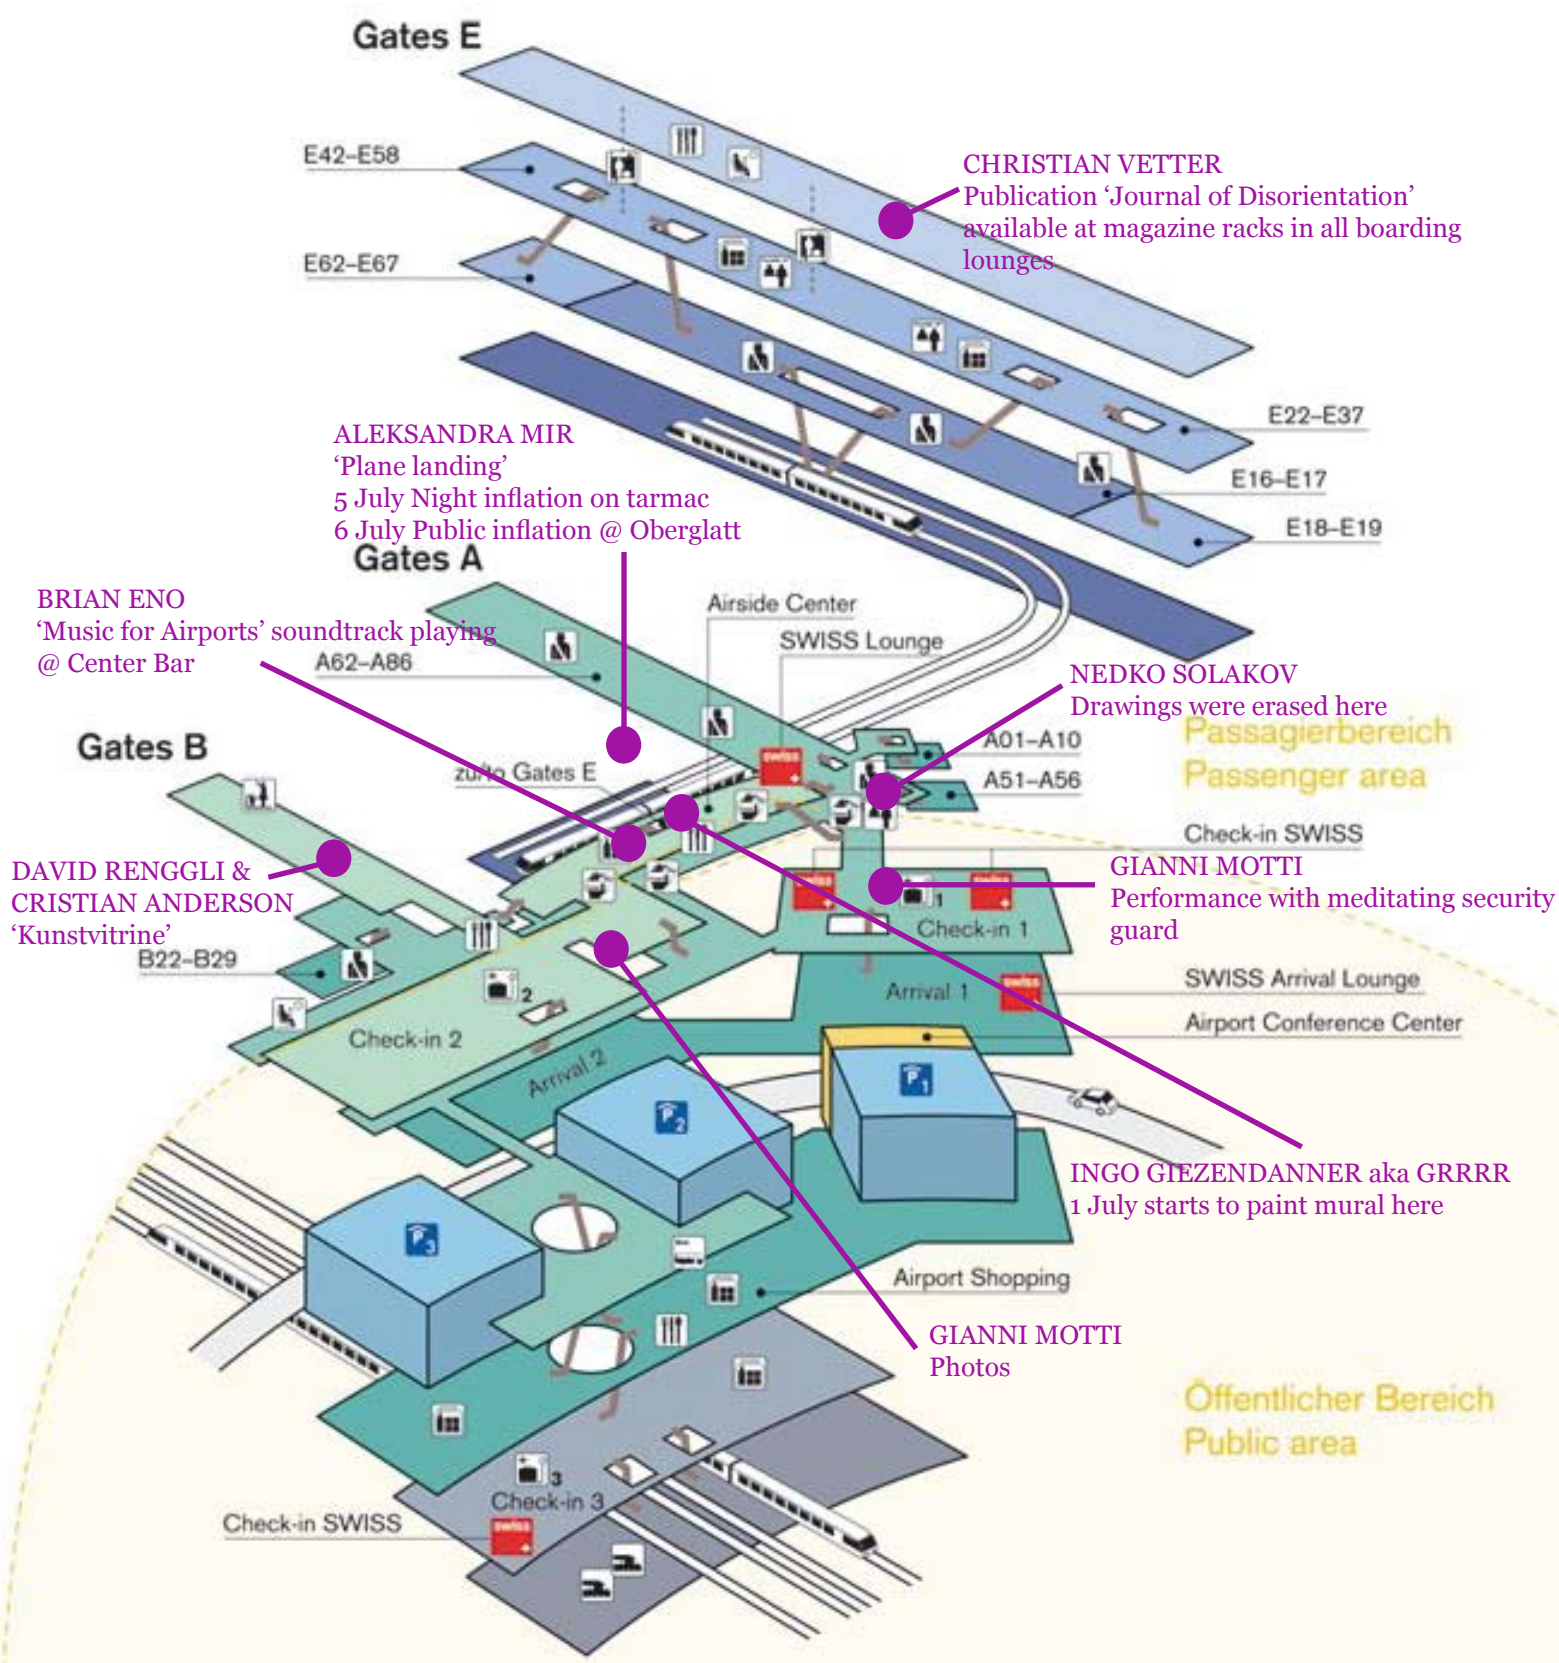

Exhibition@Airport

Shifting Identities - (Swiss) Art Now

Gates E

E42-E58

E62-E67

E22-E37

E16-E17

E18-E19

ALEKSANDRA MIR
 'Plane landing'
 5 July Night inflation on tarmac
 6 July Public inflation @ Oberglatt

Gates A

A62-A86

Airside Center
 SWISS Lounge

NEDKO SOLAKOV
 Drawings were erased here

Passagierbereich
 Passenger area

Gates B

B22-B29

DAVID RENGGLI &
 CRISTIAN ANDERSON
 'Kunstvitrine'

GIANNI MOTTI
 Performance with meditating security guard

Check-in SWISS

SWISS Arrival Lounge

Airport Conference Center

INGO GIEZENDANNER aka GRRRR
 1 July starts to paint mural here

Arrival 1

zu/to Gates E

A01-A10

A51-A56